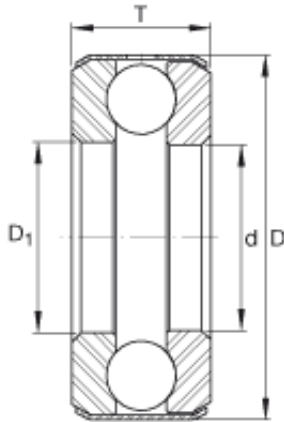

# China Disposable Cigarette Reviews Su...

B12 Bearing 2D drawings and 3D CAD models

## China Wholesale Prefilled Vape Vitamin B12 Wholesale Electronic Cigarette

Bearing No. B12

Size	30.163x53.19x19.05 mm
Bore Diameter	30,163 mm
Outer Diameter	53,19 mm
Width	19,05 mm
d	1 3/16 inch
d	30,163 mm
D	2,094 inch
D	53,19 mm
T	0,75 inch
T	19,05 mm
D <sub>1</sub>	1,219 inch
m	0,386 lbs / Weight
m	0,175 kg / Weight
C <sub>a</sub>	8800 lbf / Dynamic load rating (axial)
C <sub>a</sub>	39100 N / Dynamic load rating (axial)
C <sub>0a</sub>	16300 lbf / Static load rating (axial)
C <sub>0a</sub>	73000 N / Static load rating (axial)
Category	Thrust Ball Bearing
Inventory	0.0
Manufacturer Name	SCHAEFFLER GROUP
Minimum Buy Quantity	N/A
Weight / Kilogram	0.209
Product Group	B00308

## China Disposable Cigarette Reviews Su...

Rolling Element	Ball Bearing
Thrust Bearing	Yes
Single or Double Direction	Single Direction
Banded	Yes
Cage Material	Steel
Precision Class	ABEC 1   ISO P0
Component Description	Roller Assembly Plus Raceways
Other Features	Single Row   With Flat Seat
Long Description	1-3/16" Bore 1; 1-7/32" Bore 2; 2-3/32" Outside Diameter; 3/4" Height; Ball Bearing; Single Direction; Banded; Steel Cage; ABEC 1   ISO P0 Precision
Inch - Metric	Inch
Category	Thrust Ball Bearings
UNSPSC	31171552
Harmonized Tariff Code	8482.10.50.08
Noun	Bearing
Keyword String	Ball Thrust
Manufacturer URL	<a href="http://www.ina.com">http://www.ina.com</a>
Height	0.75 Inch   19.05 Millimeter
Outside Diameter	2.094 Inch   53.188 Millimeter
Bore 1	1.188 Inch   30.175 Millimeter
Bore 2	1.219 Inch   30.963 Millimeter
Overall Height with Aligning Washer	0 Inch   0 Millimeter